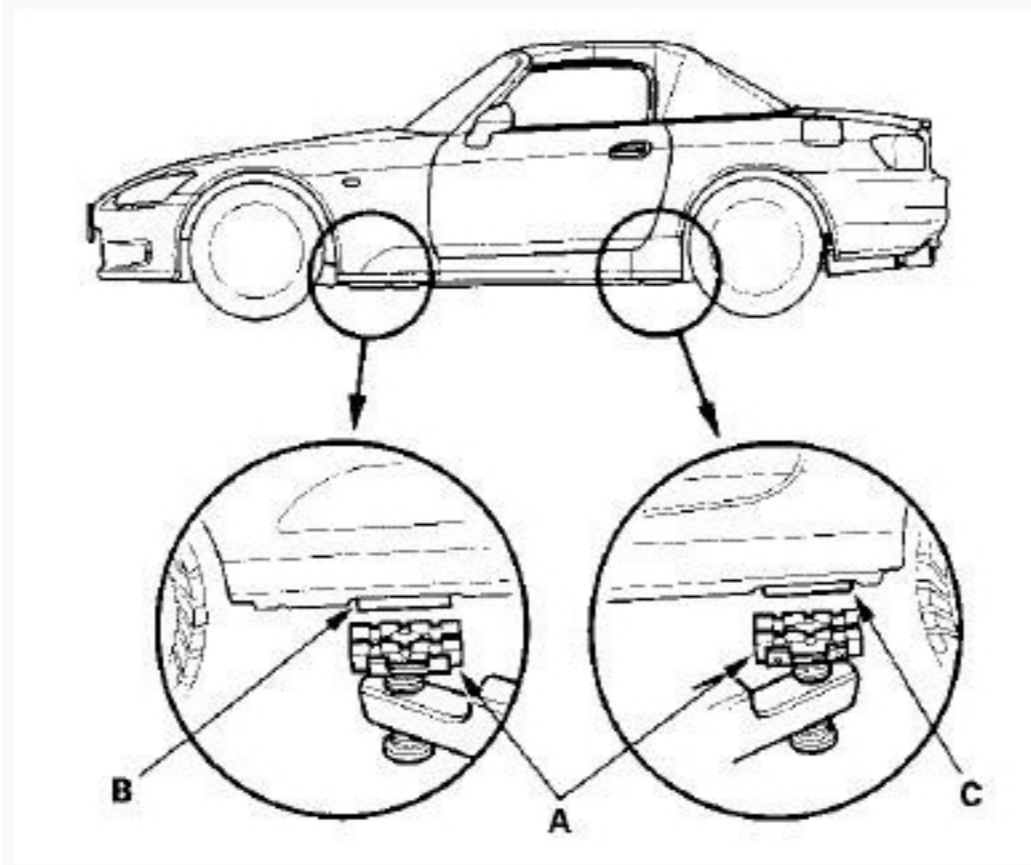

The jack points for an S2000:

The front jack point - between 17 and 23 in the picture.