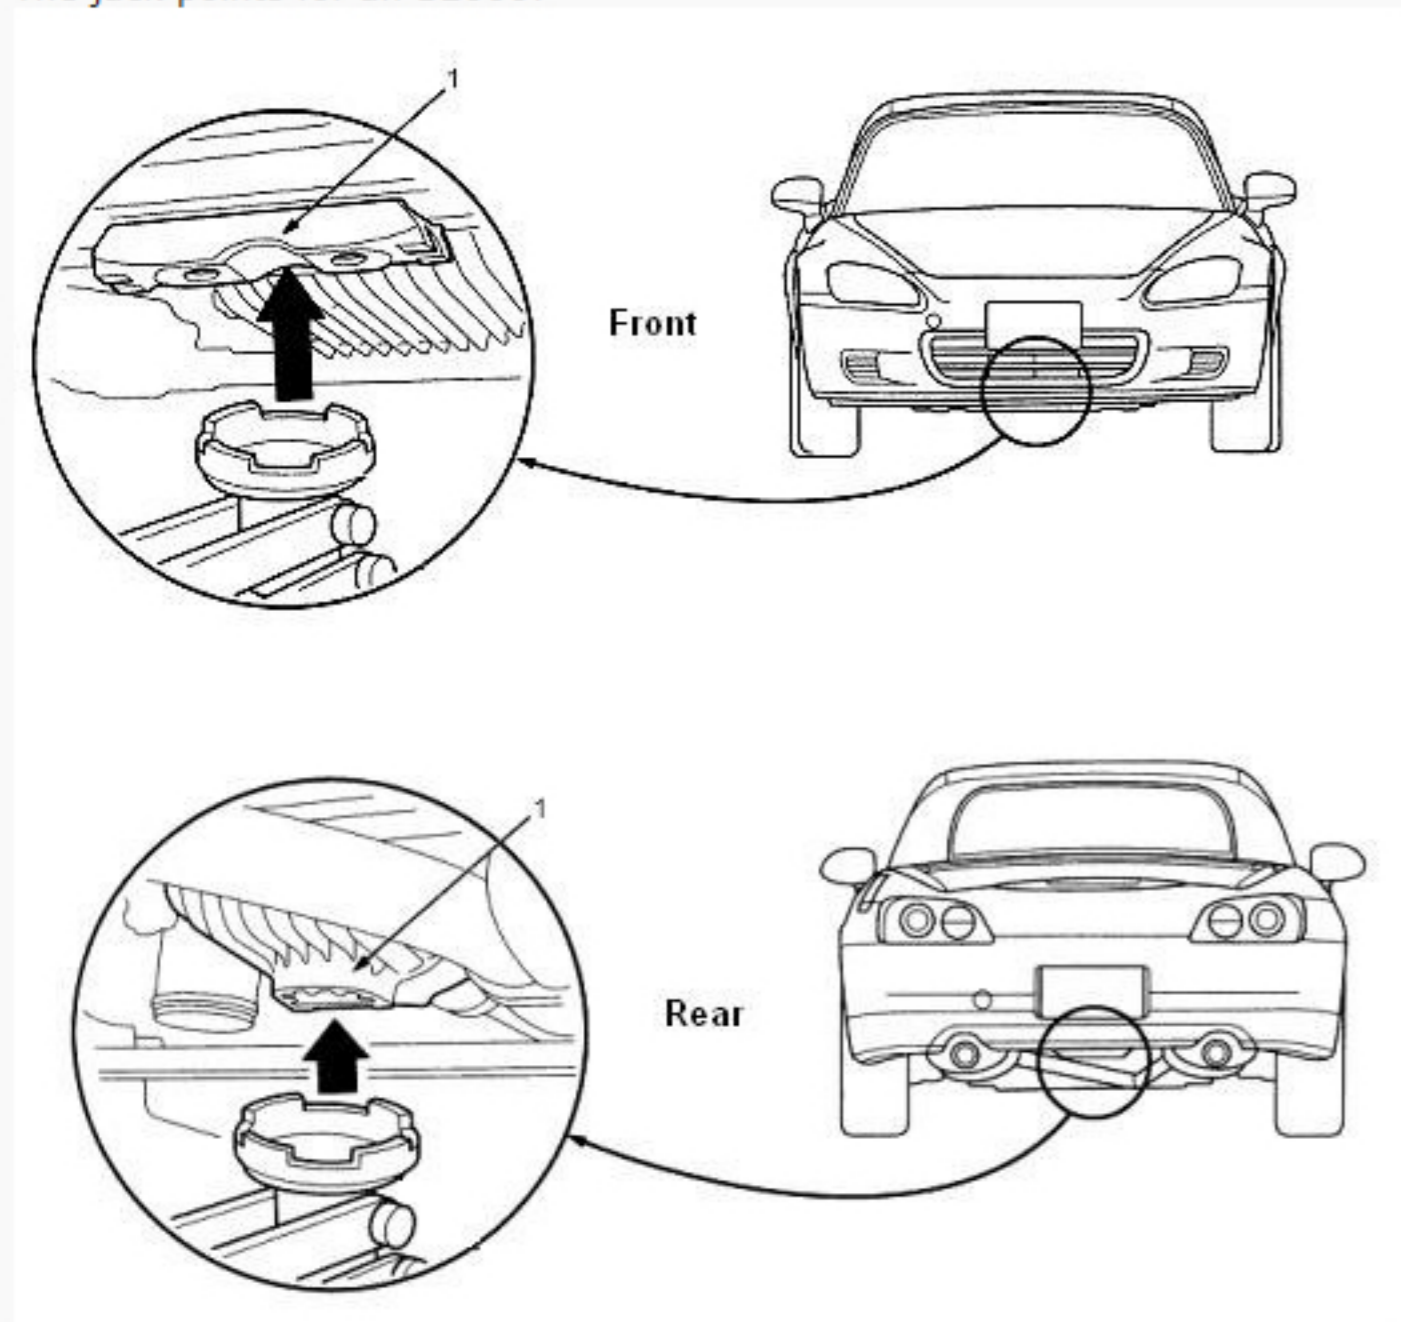

The jack points for an S2000:

The front jack point - between 17 and 23 in the picture.